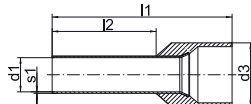

ST 32 B pocket box with insl. cable end-sleeves 4 - 16 mm², DIN 46228 Part 4, colour code 2

▶ Pocket box made from impact-resistant plastic

Characteristics

- Stackable and resealable

Item		Part No.		
Pocket box with insl. cable end-sleeves 4 - 16 mm ² , DIN 46228 Part 4, colour code 2		ST32B		
Scope of supply	Colour	Description	l2 mm	Quantity
ST32L		Pocket box		1
17410		Insl. cable end-sleeve, 4 mm ² , 16.5 mm	10	50
17512		Insl. cable end-sleeve, 6 mm ² , 20 mm	12	20
17612		Insl. cable end-sleeve, 10 mm ² , 21.5 mm	12	20
17712		Insl. cable end-sleeve, 16 mm ² , 23.5 mm	12	10

ST 3 B pocket box with insl. cable end-sleeves 0.25 - 1 mm², DIN 46228 Part 4, colour code 1

▶ Pocket box made from impact-resistant plastic

Characteristics

- Stackable and resealable

Item		Part No.		
Pocket box with insl. cable end-sleeves 0.25 - 1 mm ² , DIN 46228 Part 4, colour code 1		ST3B		
Scope of supply	Colour	Description	l2 mm	Quantity
ST3L		Pocket box		1
167H		Insl. cable end-sleeve, 0.25 mm ² , 10.4 mm	6	30
168T		Insl. cable end-sleeve, 0.34 mm ² , 10.4 mm	6	30
1690		Insl. cable end-sleeve, 0.5 mm ² , 14 mm	8	30
170W		Insl. cable end-sleeve, 0.75 mm ² , 14.6 mm	8	30
171G		Insl. cable end-sleeve, 1 mm ² , 14.6 mm	8	30

ST 13 B pocket box with insl. cable end-sleeves 0.25 - 1 mm², DIN 46228 Part 4 & similar, colour code 1

▶ Pocket box made from impact-resistant plastic

Characteristics

- Stackable and resealable

Item		Part No.		
Pocket box with insl. cable end-sleeves 0.25 - 1 mm ² , DIN 46228 Part 4 & similar, colour code 1		ST13B		
Scope of supply	Colour	Description	l2 mm	Quantity
ST13L		Pocket box		1
167H		Insl. cable end-sleeve, 0.25 mm ² , 10.4 mm	6	30
168T		Insl. cable end-sleeve, 0.34 mm ² , 10.4 mm	6	30
4698		Insl. Cable end-sleeve, 0.5 mm ² , 14 mm	8	30
4708		Insl. cable end-sleeve, 0.75 mm ² , 14 mm	8	30
4718		Insl. cable end-sleeve, 1 mm ² , 14 mm	8	30