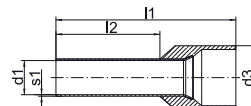

ST 32 B pocket box with insl. cable end-sleeves 4 - 16 mm², DIN 46228 Part 4, colour code 2

▶ Pocket box made from impact-resistant plastic

Characteristics

- Stackable and resealable

Item		Part No.		
Pocket box with insl. cable end-sleeves 4 - 16 mm ² , DIN 46228 Part 4, colour code 2		ST32B		
Scope of supply	Colour	Description	l2 mm	Quantity
ST32L		Pocket box		1
17410		Insl. cable end-sleeve, 4 mm ² , 16.5 mm	10	50
17512		Insl. cable end-sleeve, 6 mm ² , 20 mm	12	20
17612		Insl. cable end-sleeve, 10 mm ² , 21.5 mm	12	20
17712		Insl. cable end-sleeve, 16 mm ² , 23.5 mm	12	10

ST 3 B pocket box with insl. cable end-sleeves 0.25 - 1 mm², DIN 46228 Part 4, colour code 1

▶ Pocket box made from impact-resistant plastic

Characteristics

- Stackable and resealable

Item		Part No.		
Pocket box with insl. cable end-sleeves 0.25 - 1 mm ² , DIN 46228 Part 4, colour code 1		ST3B		
Scope of supply	Colour	Description	l2 mm	Quantity
ST3L		Pocket box		1
167H		Insl. cable end-sleeve, 0.25 mm ² , 10.4 mm	6	30
168T		Insl. cable end-sleeve, 0.34 mm ² , 10.4 mm	6	30
1690		Insl. cable end-sleeve, 0.5 mm ² , 14 mm	8	30
170W		Insl. cable end-sleeve, 0.75 mm ² , 14.6 mm	8	30
171G		Insl. cable end-sleeve, 1 mm ² , 14.6 mm	8	30

ST 13 B pocket box with insl. cable end-sleeves 0.25 - 1 mm², DIN 46228 Part 4 & similar, colour code 1

▶ Pocket box made from impact-resistant plastic

Characteristics

- Stackable and resealable

Item		Part No.		
Pocket box with insl. cable end-sleeves 0.25 - 1 mm ² , DIN 46228 Part 4 & similar, colour code 1		ST13B		
Scope of supply	Colour	Description	l2 mm	Quantity
ST13L		Pocket box		1
167H		Insl. cable end-sleeve, 0.25 mm ² , 10.4 mm	6	30
168T		Insl. cable end-sleeve, 0.34 mm ² , 10.4 mm	6	30
4698		Insl. Cable end-sleeve, 0.5 mm ² , 14 mm	8	30
4708		Insl. cable end-sleeve, 0.75 mm ² , 14 mm	8	30
4718		Insl. cable end-sleeve, 1 mm ² , 14 mm	8	30