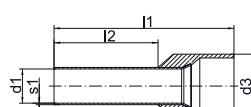

ST 32 B pocket box with insl. cable end-sleeves 4 - 16 mm², DIN 46228 Part 4, colour code 2

▶ Pocket box made from impact-resistant plastic

Characteristics

- Stackable and resealable

Item		Part No.		
Pocket box with insl. cable end-sleeves 4 - 16 mm ² , DIN 46228 Part 4, colour code 2		ST32B		
Scope of supply	Colour	Description	l2 mm	Quantity
ST32L		Pocket box		1
17410		Insl. cable end-sleeve, 4 mm ² , 16.5 mm	10	50
17512		Insl. cable end-sleeve, 6 mm ² , 20 mm	12	20
17612		Insl. cable end-sleeve, 10 mm ² , 21.5 mm	12	20
17712		Insl. cable end-sleeve, 16 mm ² , 23.5 mm	12	10

ST 3 B pocket box with insl. cable end-sleeves 0.25 - 1 mm², DIN 46228 Part 4, colour code 1

▶ Pocket box made from impact-resistant plastic

Characteristics

- Stackable and resealable

Item		Part No.		
Pocket box with insl. cable end-sleeves 0.25 - 1 mm ² , DIN 46228 Part 4, colour code 1		ST3B		
Scope of supply	Colour	Description	l2 mm	Quantity
ST3L		Pocket box		1
167H		Insl. cable end-sleeve, 0.25 mm ² , 10.4 mm	6	30
168T		Insl. cable end-sleeve, 0.34 mm ² , 10.4 mm	6	30
1690		Insl. cable end-sleeve, 0.5 mm ² , 14 mm	8	30
170W		Insl. cable end-sleeve, 0.75 mm ² , 14.6 mm	8	30
171G		Insl. cable end-sleeve, 1 mm ² , 14.6 mm	8	30

ST 13 B pocket box with insl. cable end-sleeves 0.25 - 1 mm², DIN 46228 Part 4 & similar, colour code 1

▶ Pocket box made from impact-resistant plastic

Characteristics

- Stackable and resealable

Item		Part No.		
Pocket box with insl. cable end-sleeves 0.25 - 1 mm ² , DIN 46228 Part 4 & similar, colour code 1		ST13B		
Scope of supply	Colour	Description	l2 mm	Quantity
ST13L		Pocket box		1
167H		Insl. cable end-sleeve, 0.25 mm ² , 10.4 mm	6	30
168T		Insl. cable end-sleeve, 0.34 mm ² , 10.4 mm	6	30
4698		Insl. Cable end-sleeve, 0.5 mm ² , 14 mm	8	30
4708		Insl. cable end-sleeve, 0.75 mm ² , 14 mm	8	30
4718		Insl. cable end-sleeve, 1 mm ² , 14 mm	8	30