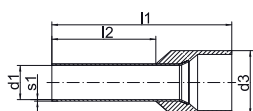

**ST 12 B pocket box with insl. cable end-sleeves 4 - 16 mm<sup>2</sup>, DIN 46228 Part 4**

► Pocket box made from impact-resistant plastic

**Characteristics**

- Stackable and resealable

Item		Part No.		
Pocket box with insl. cable end-sleeves 4 - 16 mm <sup>2</sup> , DIN 46228 Part 4		<b>ST12B</b>		
Scope of supply	Colour	Description	l2 mm	Quantity
ST12L		Pocket box		1
47410		Insl. cable end-sleeve, 4 mm <sup>2</sup> , 17 mm	10	50
47512		Insl. cable end-sleeve, 6 mm <sup>2</sup> , 20 mm	12	20
47612		Insl. cable end-sleeve, 10 mm <sup>2</sup> , 22 mm	12	20
47712		Insl. cable end-sleeve, 16 mm <sup>2</sup> , 24 mm	12	10

**ST 2 B pocket box with insl. cable end-sleeves 4 - 16 mm<sup>2</sup>, DIN 46228 Part 4, colour code 1**

► Pocket box made from impact-resistant plastic

**Characteristics**

- Stackable and resealable

Item		Part No.		
Pocket box with insl. cable end-sleeves 4 - 16 mm <sup>2</sup> , DIN 46228 Part 4, colour code 1		<b>ST2B</b>		
Scope of supply	Colour	Description	l2 mm	Quantity
ST2L		Pocket box		1
174GR		Insl. cable end-sleeve, 4 mm <sup>2</sup> , 16.5 mm	10	50
175S		Insl. cable end-sleeve, 6 mm <sup>2</sup> , 20 mm	12	20
176E		Insl. cable end-sleeve, 10 mm <sup>2</sup> , 21.5 mm	12	20
177GR		Insl. cable end-sleeve, 16 mm <sup>2</sup> , 22.2 mm	12	10