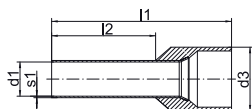

**ST 31 B pocket box with insl. cable end-sleeves 0.5 - 2.5 mm<sup>2</sup>, DIN 46228 Part 4, colour code 2**

► Pocket box made from impact-resistant plastic

**Characteristics**

- Stackable and resealable

Item		Part No.		
Pocket box with insl. cable end-sleeves 0.5 - 2.5 mm <sup>2</sup> , DIN 46228 Part 4, colour code 2		<b>ST31B</b>		
Scope of supply	Colour	Description	l2 mm	Quantity
ST31L		Pocket box		1
1698		Insl. cable end-sleeve, 0.5 mm <sup>2</sup> , 13 mm	8	50
1708		Insl. cable end-sleeve, 0.75 mm <sup>2</sup> , 13.5 mm	6	100
1718		Insl. cable end-sleeve, 1 mm <sup>2</sup> , 13.5 mm	8	100
1728		Insl. cable end-sleeve, 1.5 mm <sup>2</sup> , 13.5 mm	8	100
1738		Insl. cable end-sleeve, 2.5 mm <sup>2</sup> , 14.5 mm	8	50

**ST 12 B pocket box with insl. cable end-sleeves 4 - 16 mm<sup>2</sup>, DIN 46228 Part 4**

► Pocket box made from impact-resistant plastic

**Characteristics**

- Stackable and resealable

Item		Part No.		
Pocket box with insl. cable end-sleeves 4 - 16 mm <sup>2</sup> , DIN 46228 Part 4		<b>ST12B</b>		
Scope of supply	Colour	Description	l2 mm	Quantity
ST12L		Pocket box		1
47410		Insl. cable end-sleeve, 4 mm <sup>2</sup> , 17 mm	10	50
47512		Insl. cable end-sleeve, 6 mm <sup>2</sup> , 20 mm	12	20
47612		Insl. cable end-sleeve, 10 mm <sup>2</sup> , 22 mm	12	20
47712		Insl. cable end-sleeve, 16 mm <sup>2</sup> , 24 mm	12	10