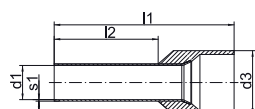

**ST 31 B pocket box with insl. cable end-sleeves 0.5 - 2.5 mm<sup>2</sup>, DIN 46228 Part 4, colour code 2**

► Pocket box made from impact-resistant plastic

**Characteristics**

- Stackable and resealable

Item		Part No.		
Pocket box with insl. cable end-sleeves 0.5 - 2.5 mm <sup>2</sup> , DIN 46228 Part 4, colour code 2		<b>ST31B</b>		
Scope of supply	Colour	Description	l2 mm	Quantity
ST31L		Pocket box		1
1698		Insl. cable end-sleeve, 0.5 mm <sup>2</sup> , 13 mm	8	50
1708		Insl. cable end-sleeve, 0.75 mm <sup>2</sup> , 13.5 mm	6	100
1718		Insl. cable end-sleeve, 1 mm <sup>2</sup> , 13.5 mm	8	100
1728		Insl. cable end-sleeve, 1.5 mm <sup>2</sup> , 13.5 mm	8	100
1738		Insl. cable end-sleeve, 2.5 mm <sup>2</sup> , 14.5 mm	8	50

**ST 12 B pocket box with insl. cable end-sleeves 4 - 16 mm<sup>2</sup>, DIN 46228 Part 4**

► Pocket box made from impact-resistant plastic

**Characteristics**

- Stackable and resealable

Item		Part No.		
Pocket box with insl. cable end-sleeves 4 - 16 mm <sup>2</sup> , DIN 46228 Part 4		<b>ST12B</b>		
Scope of supply	Colour	Description	l2 mm	Quantity
ST12L		Pocket box		1
47410		Insl. cable end-sleeve, 4 mm <sup>2</sup> , 17 mm	10	50
47512		Insl. cable end-sleeve, 6 mm <sup>2</sup> , 20 mm	12	20
47612		Insl. cable end-sleeve, 10 mm <sup>2</sup> , 22 mm	12	20
47712		Insl. cable end-sleeve, 16 mm <sup>2</sup> , 24 mm	12	10